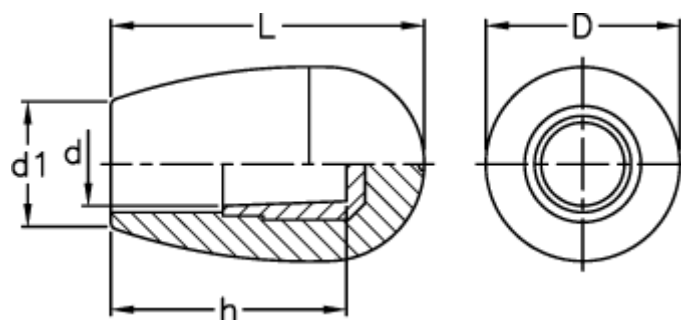

# Data Sheet

Article number: 2304021111  
Description: E+G Handle  
I.222/40 N-10

## Measures

---

d = 10  
D = 26  
d1 = 17  
h = 30  
L = 42